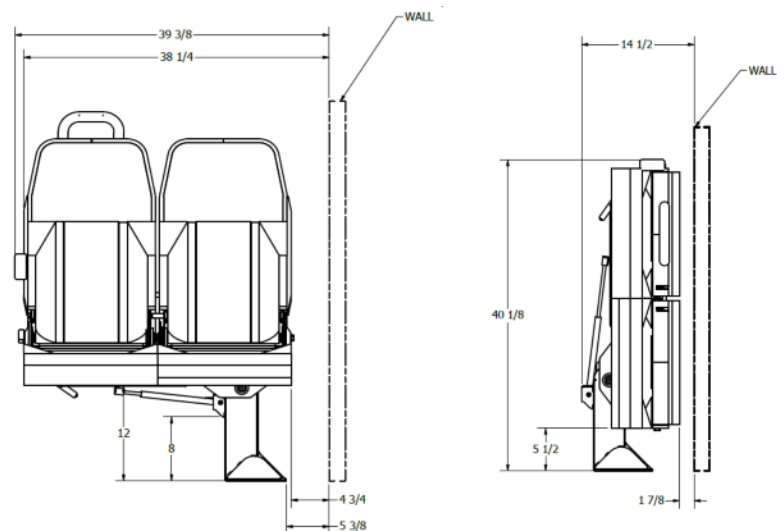

Aisle saving design allows foldaway to mount closer to the wall

Obstruction free cantilever design allows for open floor space

Split seat design creates a uniform look in your vehicle

Double Foldaway seat available for driver and passenger side

Features reclining back for added comfort

Lightweight frame optimized to satisfy FMVSS 207/210 loads

Transportation Solutions

417 N KIBLER ST | NEW WASHINGTON, OH 44854 | (419) 492-2157 P - (419) 492-2544 F