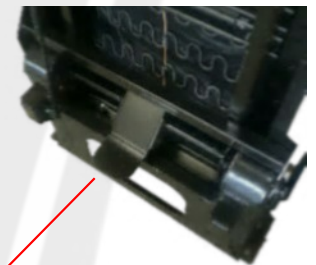

Next Generation Foldaway Seat

VAN/BUS TRANSIT SEATING

Unique base mounted foot
pedal release for ease of use

The Next Generation Foldaway seat to accommodate wheelchairs or luggage. With its ease of operation and maintenance, the Next Generation Foldaway provides the perfect combination for driver and passenger approval.

The Next Generation Foldaway seat offers a variety of options and features that can be tailored to your specific needs.

HSM
Transportation Solutions

Next Generation Foldaway Seat

Options:

- Molded or upholstered armrest
- Available in both High Back and Mid Back versions to match passenger seats
- Seat belts available - 2pt. or 3pt.
- Matching upholstery styles to HSM product offering

Aisle saving design allows foldaway to mount closer to the wall

Obstruction free cantilever design allows for open floor space

Split seat design creates a uniform look in your vehicle

Double Foldaway seat available for driver and passenger side