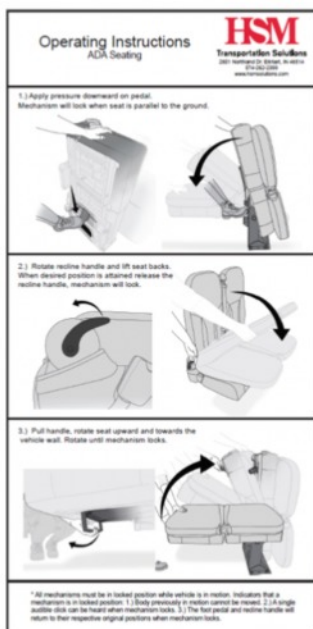

The Next Generation Foldaway seat offers a variety of options and features that can be tailored to your specific needs.

HSM
Transportation Solutions

Next Generation Foldaway Seat

Options:

- Molded or upholstered armrest
- Available in both High Back and Mid Back versions to match passenger seats
- Seat belts available - 2pt. or 3pt.
- Matching upholstery styles to HSM product offering

Aisle saving design allows foldaway to mount closer to the wall

Obstruction free cantilever design allows for open floor space

Split seat design creates a uniform look in your vehicle

Double Foldaway seat available for driver and passenger side

Features reclining back for added comfort

Lightweight frame optimized to satisfy FMVSS 207/210 loads

Transportation Solutions

417 N KIBLER ST | NEW WASHINGTON, OH 44854 | (419) 492-2157 P - (419) 492-2544 F